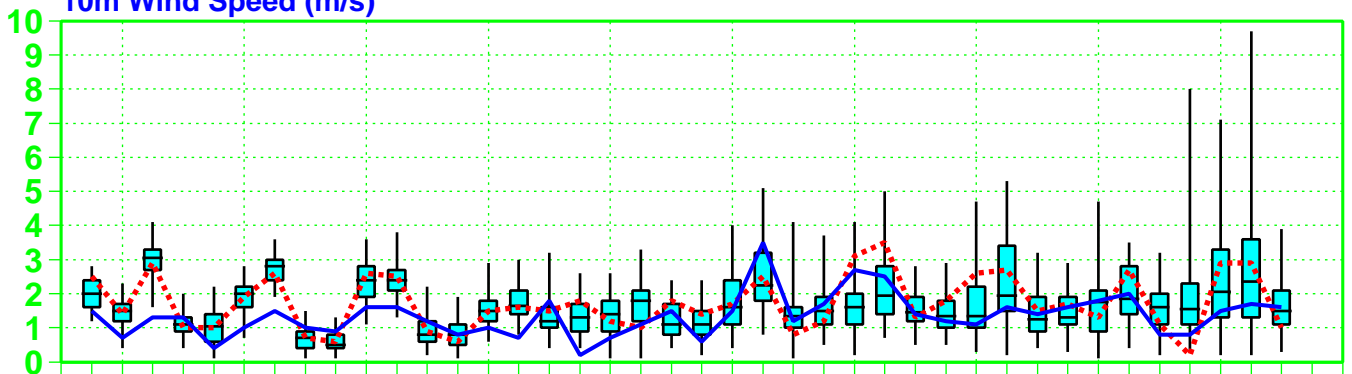

EPS Meteogram

Predazzo 46.0° N 11.5° E

1259M

Deterministic Forecasts and EPS Distribution 22 February 2003 12 UTC

Total Cloud Cover (okta)

Total Precipitation (mm/6hr)

10m Wind Speed (m/s)

2m Temperature Reduced to Station Height (deg C) 948M (T511) 902M (T255)

SUN 23 **MON 24** **TUE 25** **WED 26** **THU 27** **FRI 28** **SAT 1** **SUN 2** **MON 3** **TUE 4**
FEBRUARY 2003 MARCH

from UGM Italian Airforce

max
75%
median
25%
min

..... TL255 CTRL — TL511 OPS