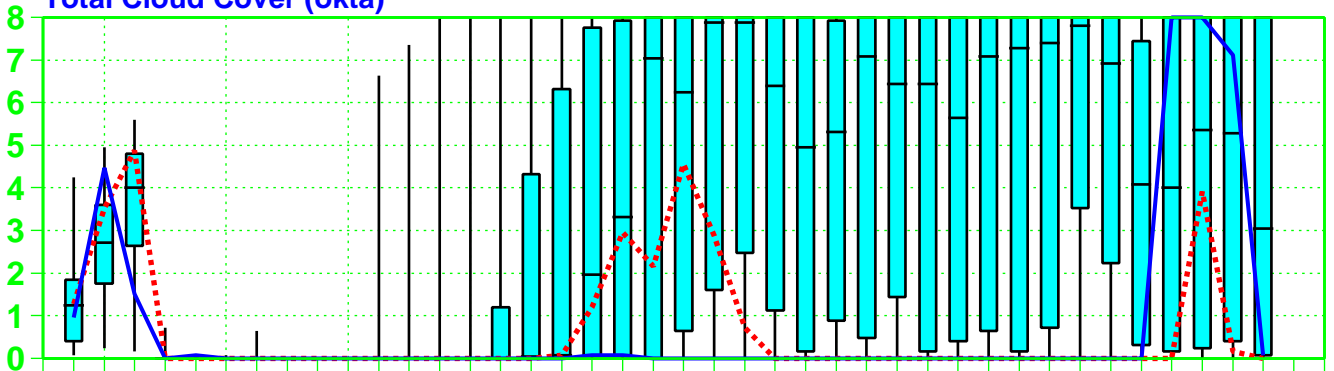

EPS Meteogram

Predazzo 46.0° N 11.5° E

1259M

Deterministic Forecasts and EPS Distribution 22 February 2003 12 UTC

Total Cloud Cover (okta)

Total Precipitation (mm/6hr)

10m Wind Speed (m/s)

2m Temperature Reduced to Station Height (deg C) 948M (T511) 902M (T255)

SUN 23 **MON 24** **TUE 25** **WED 26** **THU 27** **FRI 28** **SAT 1** **SUN 2** **MON 3** **TUE 4**
FEBRUARY 2003 MARCH

from UGM Italian Airforce

max
75%
median
25%
min

..... TL255 CTRL — TL511 OPS