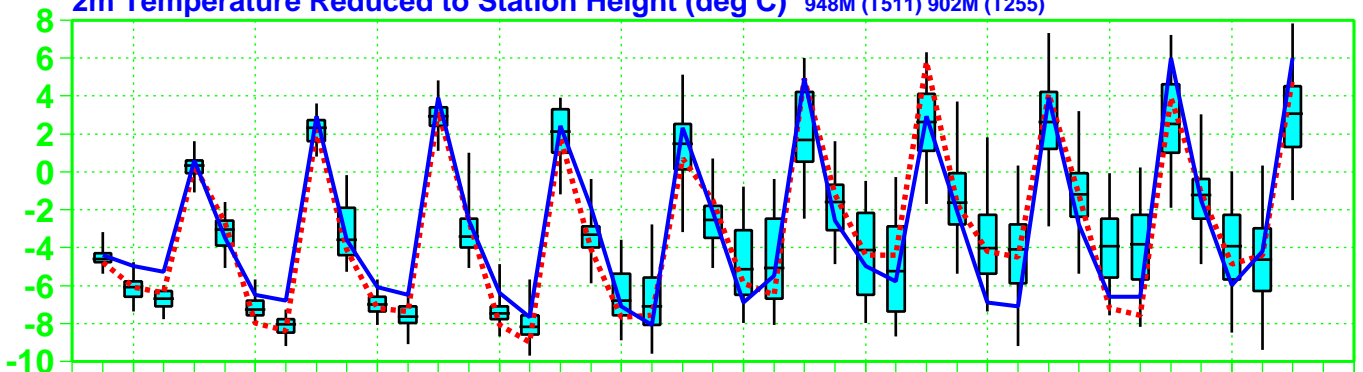

EPS Meteogram

Predazzo 46.0° N 11.5° E

1259M

Deterministic Forecasts and EPS Distribution 22 February 2003 12 UTC

Total Cloud Cover (okta)

Total Precipitation (mm/6hr)

10m Wind Speed (m/s)

2m Temperature Reduced to Station Height (deg C) 948M (T511) 902M (T255)

SUN 23 **MON 24** **TUE 25** **WED 26** **THU 27** **FRI 28** **SAT 1** **SUN 2** **MON 3** **TUE 4**
FEBRUARY 2003 MARCH

from UGM Italian Airforce

max
75%
median
25%
min

..... TL255 CTRL — TL511 OPS