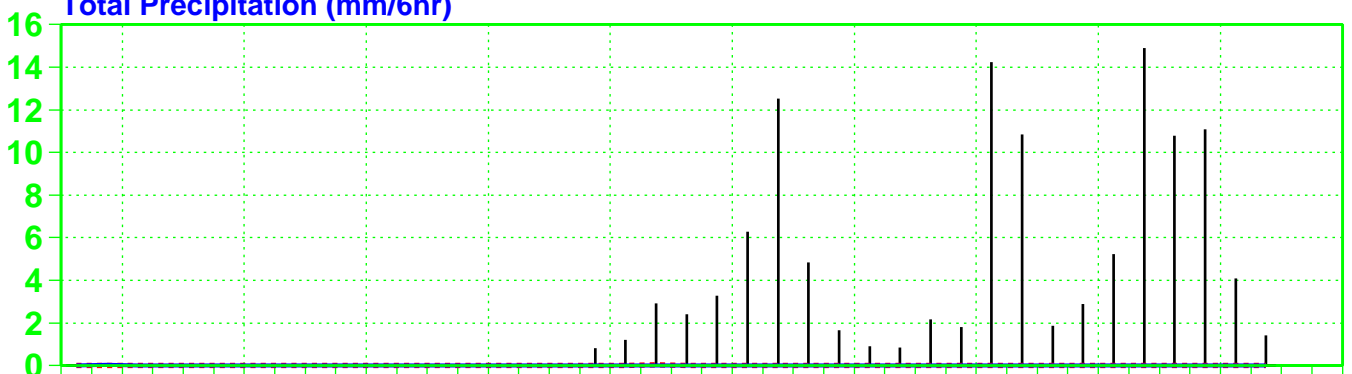

EPS Meteogram

Predazzo 46.0° N 11.5° E

1259M

Deterministic Forecasts and EPS Distribution 22 February 2003 12 UTC

Total Cloud Cover (okta)

Total Precipitation (mm/6hr)

10m Wind Speed (m/s)

2m Temperature Reduced to Station Height (deg C) 948M (T511) 902M (T255)

SUN 23 **MON 24** **TUE 25** **WED 26** **THU 27** **FRI 28** **SAT 1** **SUN 2** **MON 3** **TUE 4**
FEBRUARY 2003 MARCH

from UGM Italian Airforce

max
75%
median
25%
min

..... TL255 CTRL — TL511 OPS